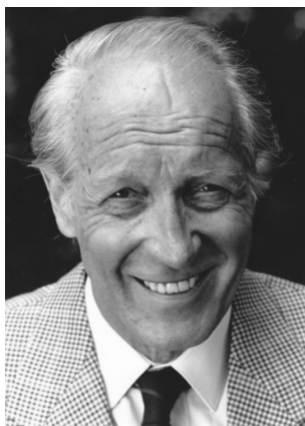

# ERNST STANKOVSKI

date of birth: 1928  
height: 180 cm  
eye colour: blue  
hair colour: greying  
languages: german (mother tongue), english (fluently)  
dialects: many austrian  
skills (dances): tap-dancing  
singing: baritone  
skills (sports): acrobatics, judo, horseback riding, swimming  
schooling: Max-Reinhardt-Seminar, Wien  
Gesangs- und Tanzausbildung  
awards: 1974 Wolfgang-Altendorf-Preis  
1975 Deutscher Kleinkunstpreis  
1982 Großer Hersfeldpreis  
1983 Buxtehuder Kleinkunst-Igel  
Vienna  
place of residence: Vienna  
internet: [www.ernst-stankovski.com](http://www.ernst-stankovski.com)